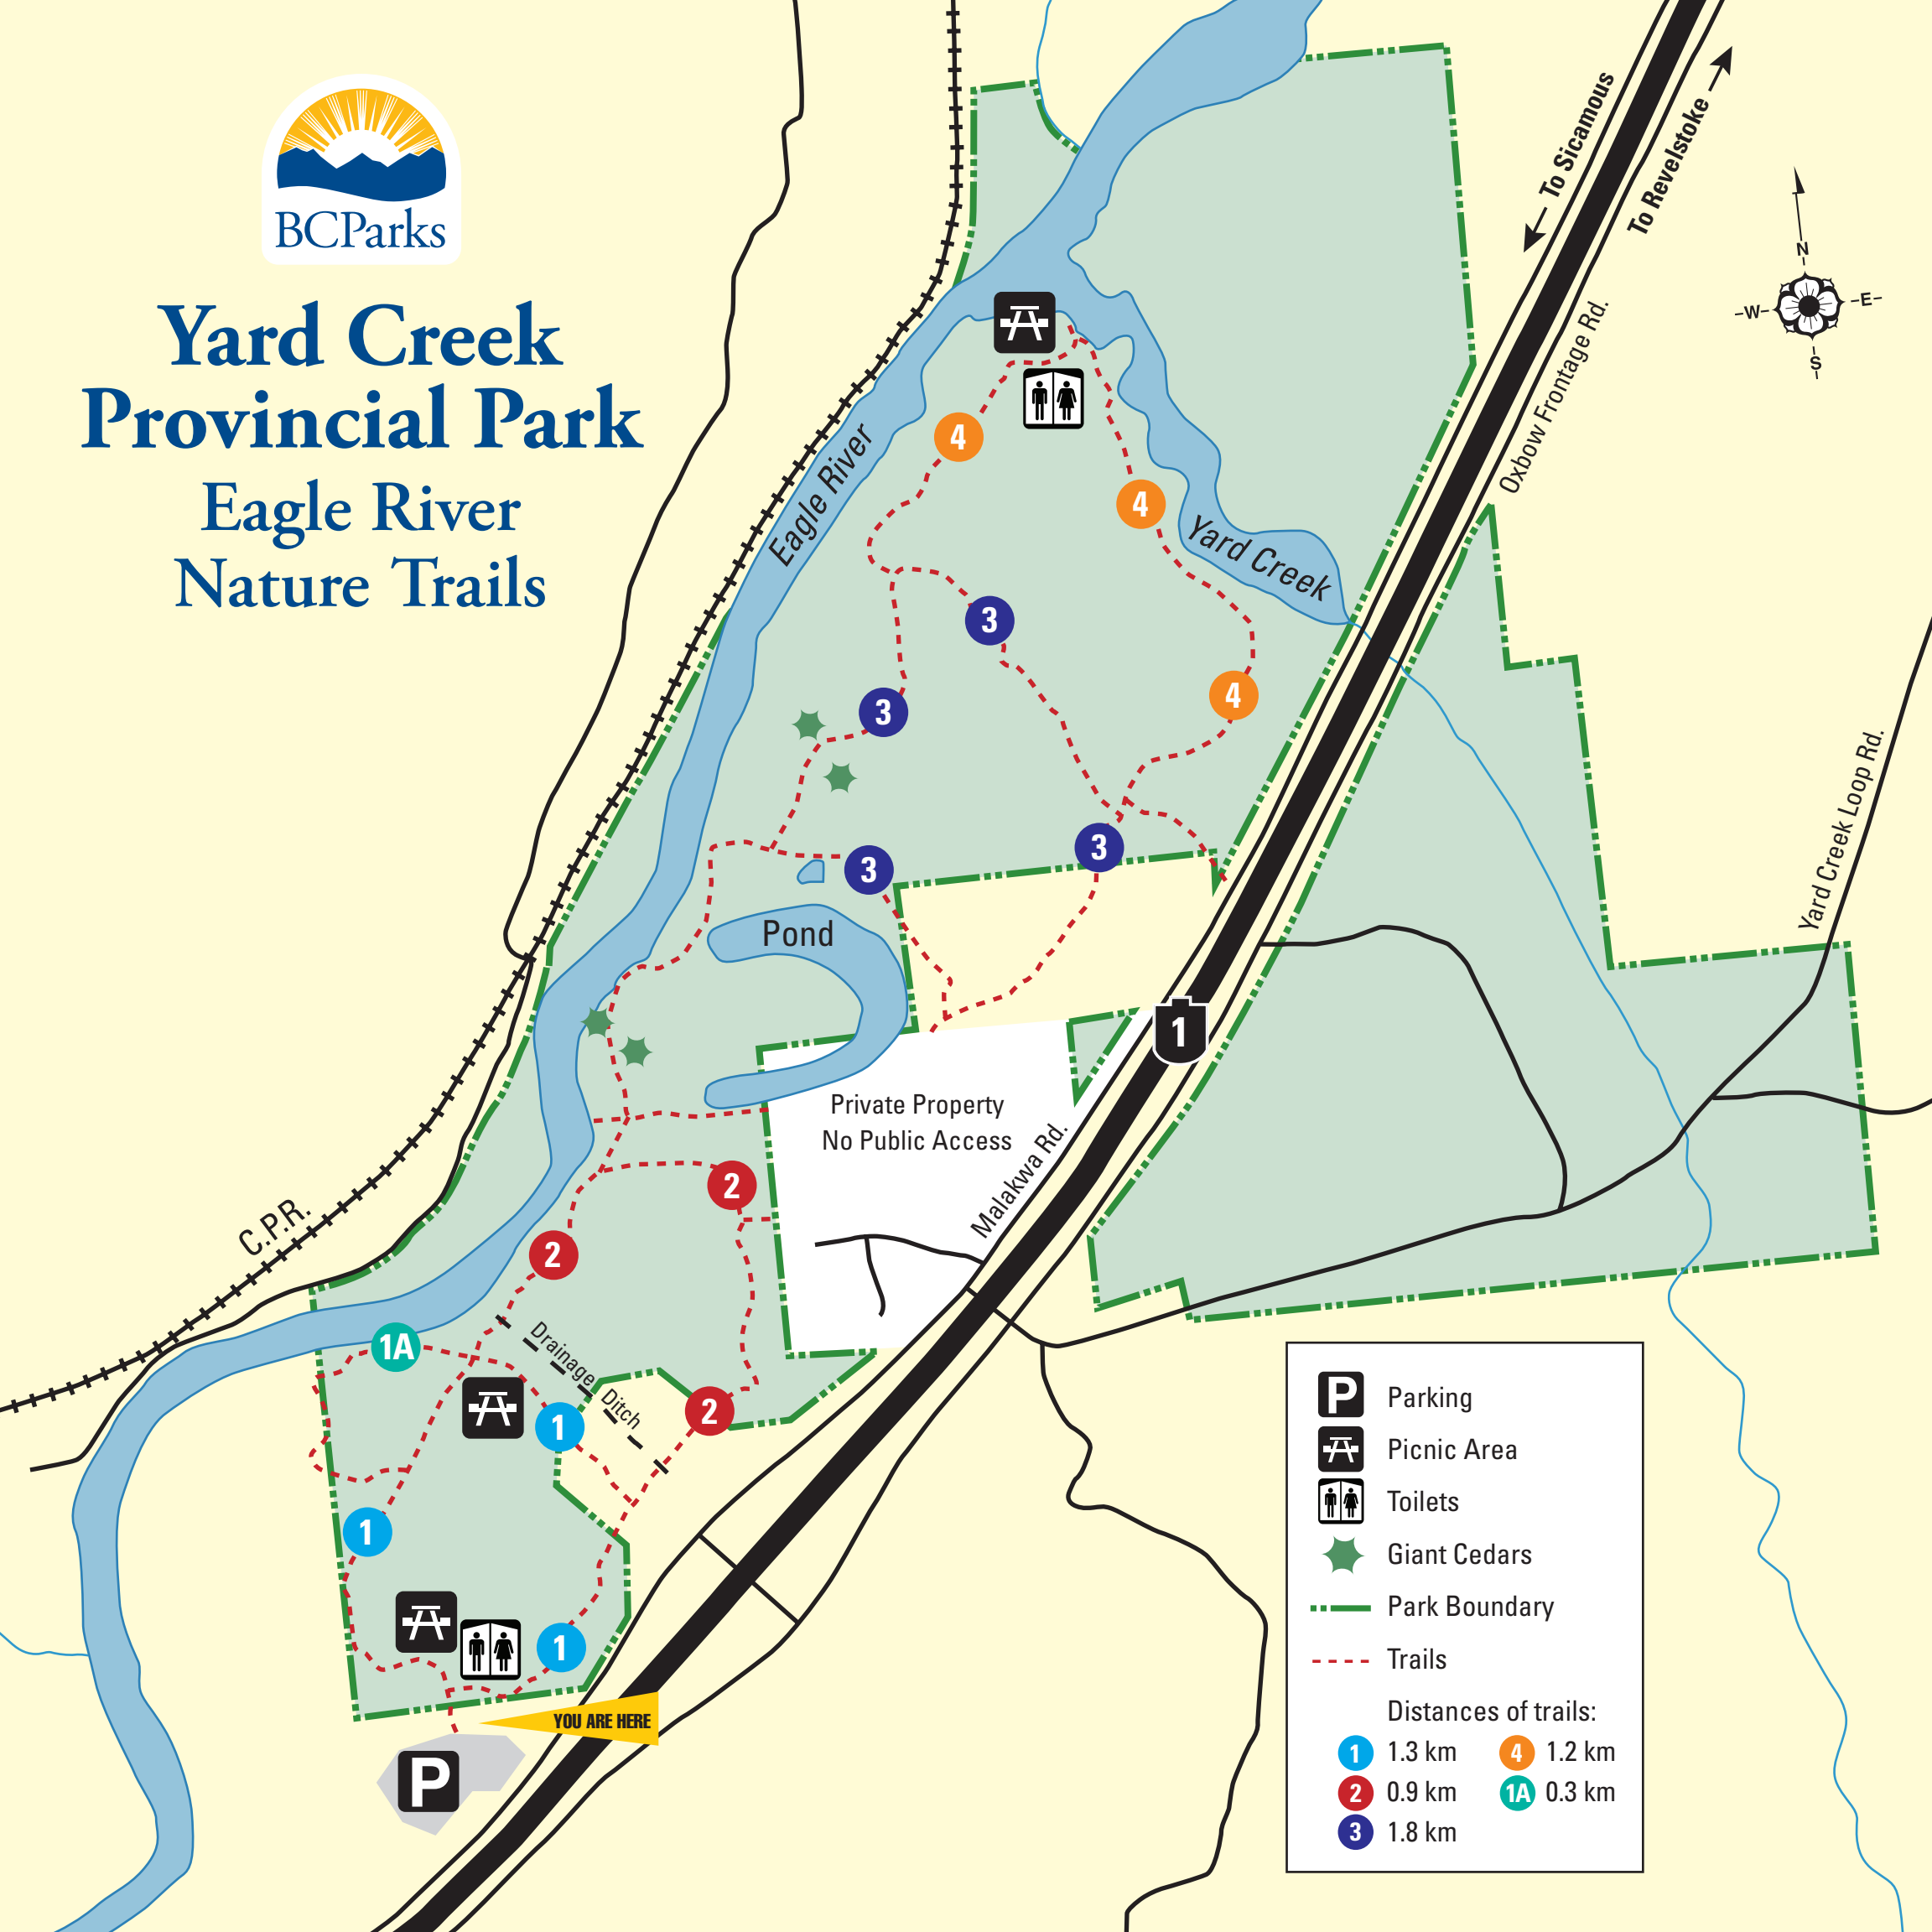

# Yard Creek Provincial Park

## Eagle River Nature Trails

**P** Parking  
**PA** Picnic Area  
**TT** Toilets  
**★** Giant Cedars  
**---** Park Boundary  
**- - -** Trails

Distances of trails:

<b>1</b> 1.3 km	<b>4</b> 1.2 km
<b>2</b> 0.9 km	<b>1A</b> 0.3 km
<b>3</b> 1.8 km	